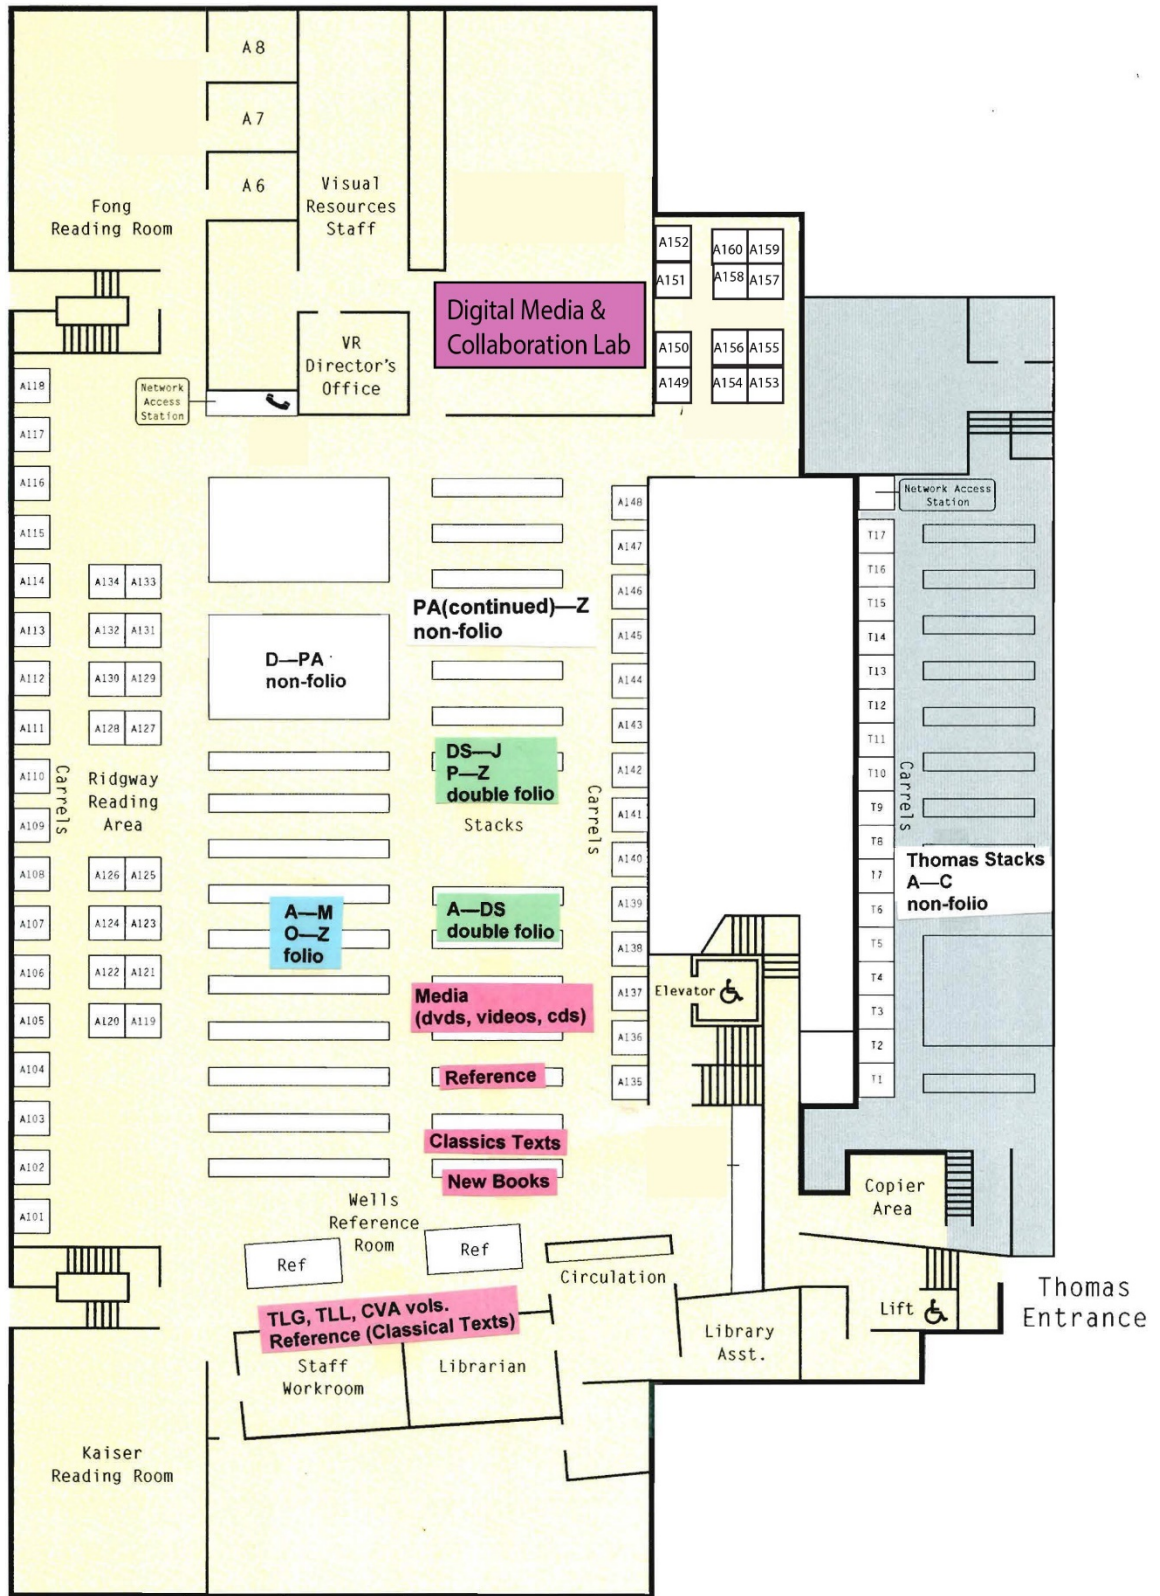

There are over 100 carrels scattered throughout Carpenter Library. Below are images of a sample of carrels in the various spaces within the library.

Main Areas of Carpenter Library.

Most carrels are on the main floor (A floor) along or adjacent to the windows although there are some on the A floor and lower floor (B floor) overlooking the open glass atrium to capitalize on the natural light.

A Floor (A101-A134)

A floor (A135-A148) along the atrium

B Floor (B100-B114) along the atrium

Old Library Stacks

Old Library carrels are located in the older part of the building. It is a quiet, slightly darker space with metal desks.

Old Library Stacks

Graduate Study Rooms

Advanced graduate students (e.g. ABD) are given priority in the two study rooms. One is located on the A floor overlooking the atrium while the other is located on the first floor of the Old Library stacks.

Old Library Graduate Study Room (for advanced graduate students - T27-T31)

A Floor Graduate Study Room (for advanced graduate students)

RHYS CARPENTER LIBRARY

Level A

RHYS CARPENTER LIBRARY

Level B