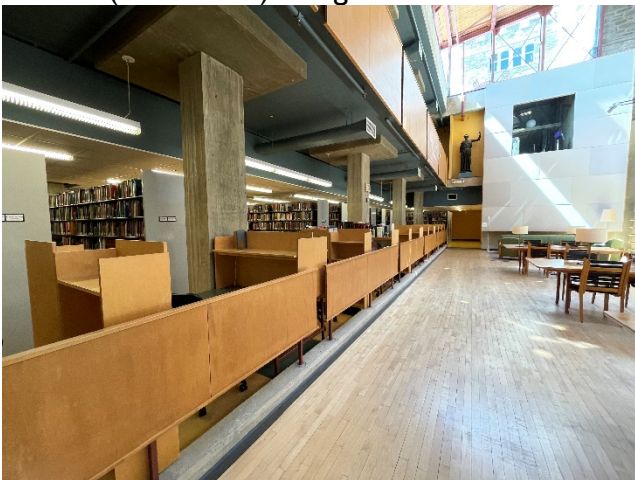

There are over 100 carrels scattered throughout Carpenter Library. Below are images of a sample of carrels in the various spaces within the library.

Main Areas of Carpenter Library.

Most carrels are on the main floor (A floor) along or adjacent to the windows although there are some on the A floor and lower floor (B floor) overlooking the open glass atrium to capitalize on the natural light.

A Floor (A101-A134)

A floor (A135-A148) along the atrium

B Floor (B100-B114) along the atrium

Old Library Stacks

Old Library carrels are located in the older part of the building. It is a quiet, slightly darker space with metal desks.

Old Library Stacks

Graduate Study Rooms

Advanced graduate students (e.g. ABD) are given priority in the two study rooms. One is located on the A floor overlooking the atrium while the other is located on the first floor of the Old Library stacks.